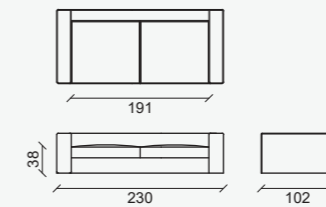

VNP190A
L 190 x P 102 x H 55

Backrest to be completed with at least 3 cushions with band
Schienale da completare con almeno 3 cuscini con fascetta

VNP210A
L 210 x P 102 x H 55

Backrest to be completed with at least 4 cushions with band
Schienale da completare con almeno 4 cuscini con fascetta

VNP230A
L 230 x P 102 x H 55

Backrest to be completed with at least 5 cushions with band
Schienale da completare con almeno 5 cuscini con fascetta

VNP260A
L 260 x P 102 x H 55

Backrest to be completed with at least 6 cushions with band
Schienale da completare con almeno 6 cuscini con fascetta

VNPC240SA - VNPC240DA
L 240 x P 102 x H 55
Terminal / Terminale

Backrest to be completed with at least 5 cushions with band
Schienale da completare con almeno 5 cuscini con fascetta

VNPCMSA - VNPCMDA
L 115 x P 160 x H 55
Meridienne