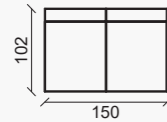

VNP190A
L 190 x P 102 x H 55

Backrest to be completed with at least 3 cushions with band
Schienale da completare con almeno 3 cuscini con fascetta

VNP210A
L 210 x P 102 x H 55

Backrest to be completed with at least 4 cushions with band
Schienale da completare con almeno 4 cuscini con fascetta

VNP230A
L 230 x P 102 x H 55

Backrest to be completed with at least 5 cushions with band
Schienale da completare con almeno 5 cuscini con fascetta

VNP260A
L 260 x P 102 x H 55

Backrest to be completed with at least 6 cushions with band
Schienale da completare con almeno 6 cuscini con fascetta

Decorative cushions not included in the price
Cuscini volanti esclusi dal prezzo

NEWPORT

modular

VNPC95A
L 95 x P 102 x H 55
Component 95 / Elemento 95

Backrest to be completed with at least 2 cushions with band
Schienale da completare con almeno 2 cuscini con fascetta

VNPC150A
L 150 x P 102 x H 55
Component 150 / Elemento 150

Backrest to be completed with at least 3 cushions with band
Schienale da completare con almeno 3 cuscini con fascetta

VNPCCAA
L 102 x P 102 x H 55
Corner / Angolo