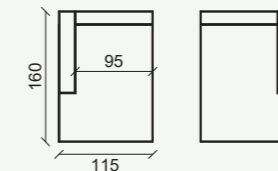

VNPC170SA - VNPC170DA
L 170 x P 102 x H 55
Terminal / Terminale

Backrest to be completed with at least 3 cushions with band
Schienale da completare con almeno 3 cuscini con fascetta

VNPC190SA - VNPC190DA
L 190 x P 102 x H 55
Terminal / Terminale

Backrest to be completed with at least 3 cushions with band
Schienale da completare con almeno 3 cuscini con fascetta

VNPC210SA - VNPC210DA
L 210 x P 102 x H 55
Terminal / Terminale

Backrest to be completed with at least 4 cushions with band
Schienale da completare con almeno 4 cuscini con fascetta

VNPC240SA - VNPC240DA
L 240 x P 102 x H 55
Terminal / Terminale

Backrest to be completed with at least 5 cushions with band
Schienale da completare con almeno 5 cuscini con fascetta

VNPCMSA - VNPCMDA
L 115 x P 160 x H 55
Meridienne