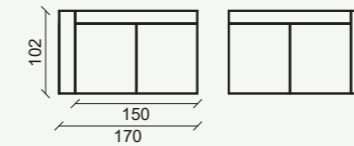

Backrest to be completed with at least 3 cushions with band
Schienale da completare con almeno 3 cuscini con fascetta

VNPC190SA - VNPC190DA
L 190 x P 102 x H 55
Terminal / Terminale