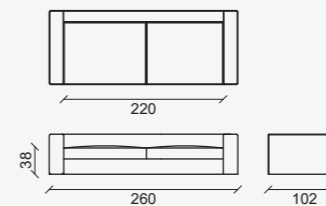

VNP190A
L 190 x P 102 x H 55

Backrest to be completed with at least 3 cushions with band
Schienale da completare con almeno 3 cuscini con fascetta

VNP210A
L 210 x P 102 x H 55

Backrest to be completed with at least 4 cushions with band
Schienale da completare con almeno 4 cuscini con fascetta

VNP230A
L 230 x P 102 x H 55

Backrest to be completed with at least 5 cushions with band
Schienale da completare con almeno 5 cuscini con fascetta

VNP260A
L 260 x P 102 x H 55

Backrest to be completed with at least 6 cushions with band
Schienale da completare con almeno 6 cuscini con fascetta