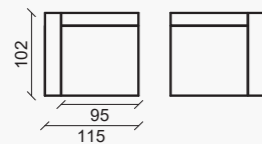

Backrest to be completed with at least 3 cushions with band
Schienale da completare con almeno 3 cuscini con fascetta

VNPC11SA - VNPC115DA
L 115 x P 102 x H 55
Terminal / Terminale

Backrest to be completed with at least 2 cushions with band
Schienale da completare con almeno 2 cuscini con fascetta

VNPC170SA - VNPC170DA
L 170 x P 102 x H 55
Terminal / Terminale