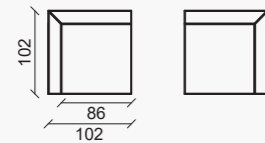

VNP230A
L 230 x P 102 x H 55

Backrest to be completed with at least 5 cushions with band
Schienale da completare con almeno 5 cuscini con fascetta

VNP260A
L 260 x P 102 x H 55

Backrest to be completed with at least 6 cushions with band
Schienale da completare con almeno 6 cuscini con fascetta

Decorative cushions not included in the price
Cuscini volanti esclusi dal prezzo

NEWPORT

modular

VNPC95A
L 95 x P 102 x H 55
Component 95 / Elemento 95

Backrest to be completed with at least 2 cushions with band
Schienale da completare con almeno 2 cuscini con fascetta

VNPC150A
L 150 x P 102 x H 55
Component 150 / Elemento 150

Backrest to be completed with at least 3 cushions with band
Schienale da completare con almeno 3 cuscini con fascetta

VNPCCAA
L 102 x P 102 x H 55
Corner / Angolo