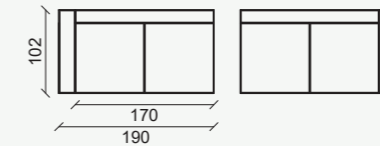

VNPC150A
L 150 x P 102 x H 55
Component 150 / Elemento 150

Backrest to be completed with at least 3 cushions with band
Schienale da completare con almeno 3 cuscini con fascetta

VNPCCAA
L 102 x P 102 x H 55
Corner / Angolo

Backrest to be completed with at least 3 cushions with band
Schienale da completare con almeno 3 cuscini con fascetta

VNPC11SA - VNPC115DA
L 115 x P 102 x H 55
Terminal / Terminale

Backrest to be completed with at least 2 cushions with band
Schienale da completare con almeno 2 cuscini con fascetta

VNPC170SA - VNPC170DA
L 170 x P 102 x H 55
Terminal / Terminale

Backrest to be completed with at least 3 cushions with band
Schienale da completare con almeno 3 cuscini con fascetta

VNPC190SA - VNPC190DA
L 190 x P 102 x H 55
Terminal / Terminale