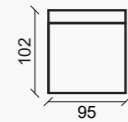

VNP190A
L 190 x P 102 x H 55

Backrest to be completed with at least 3 cushions with band
Schienale da completare con almeno 3 cuscini con fascetta

VNP210A
L 210 x P 102 x H 55

Backrest to be completed with at least 4 cushions with band
Schienale da completare con almeno 4 cuscini con fascetta

VNP230A
L 230 x P 102 x H 55

Backrest to be completed with at least 5 cushions with band
Schienale da completare con almeno 5 cuscini con fascetta

VNP260A
L 260 x P 102 x H 55

Backrest to be completed with at least 6 cushions with band
Schienale da completare con almeno 6 cuscini con fascetta

Decorative cushions not included in the price
Cuscini volanti esclusi dal prezzo

NEWPORT

modular

VNPC95A
L 95 x P 102 x H 55
Component 95 / Elemento 95

Backrest to be completed with at least 2 cushions with band
Schienale da completare con almeno 2 cuscini con fascetta

VNPC150A
L 150 x P 102 x H 55
Component 150 / Elemento 150

Backrest to be completed with at least 3 cushions with band
Schienale da completare con almeno 3 cuscini con fascetta

VNPCCAA
L 102 x P 102 x H 55
Corner / Angolo