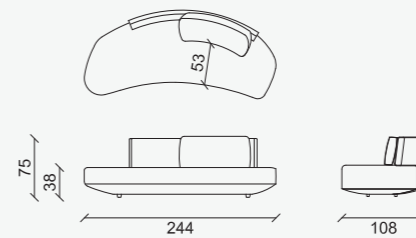

Cayman

CAYMAN

Villevete stitching
cucitura Villevete

flet fell stitching
cucitura ribattuta

material

Main structure in plywood with elastic straps. Padding in polyurethane, covering with protective anti-water fabric. Back and decoration cushions in synthetic fiber covered in water resistant fabric. Fully removable cover. Decorative cushions are excluded from the price.

OCM244A
L244 x P 108 x H 75

OCM270A
L270 x P 108 x H 75

OCM320A
L320 x P 108 x H 75

Back cushion included, decorative cushions not included in the price
Cuscino di schienale incluso, cuscini volanti esclusi dal prezzo