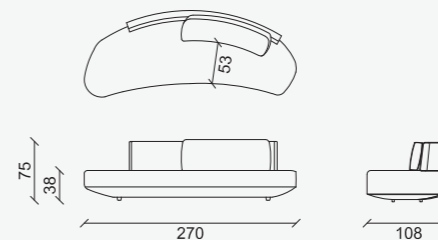

Cayman

CAYMAN

Villevete stitching
cucitura Villevete

flet fell stitching
cucitura ribattuta

material

Main structure in plywood with elastic straps. Padding in polyurethane, covering with protective anti-water fabric. Back and decoration cushions in synthetic fiber covered in water resistant fabric. Fully removable cover. Decorative cushions are excluded from the price.

OCM244A
L244 x P 108 x H 75

OCM270A
L270 x P 108 x H 75

OCM320A
L320 x P 108 x H 75

Back cushion included, decorative cushions not included in the price
Cuscino di schienale incluso, cuscini volanti esclusi dal prezzo