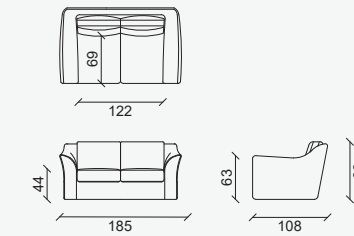

Long Island

LONG ISLAND

VLI185A
L 185 x P 108 x H 83

VLI220A
L 217 x P 108 x H 83

VLI260A
L 260 x P 108 x H 83

Decorative cushions not included in the price
Cuscini volanti esclusi dal prezzo

INDOOR / SOFAS / LONG ISLAND

Villevenete stitching
cucitura Villevenete

material

Main structure in plywood, spring seat suspensions intertwined with elastic belts. Polyurethane padding, first cover in double protective fabric. Sitting cushions in feather with polyurethane insert, back cushions in feather. Fully removable cover.