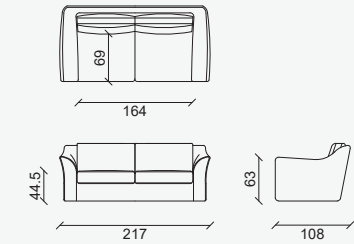

Long Island

LONG ISLAND

VLI185A
L 185 x P 108 x H 83

VLI220A
L 217 x P 108 x H 83

VLI260A
L 260 x P 108 x H 83

Decorative cushions not included in the price
Cuscini volanti esclusi dal prezzo

INDOOR / SOFAS / LONG ISLAND

Villevenete stitching
cucitura Villevenete

material

Main structure in plywood, spring seat suspensions intertwined with elastic belts. Polyurethane padding, first cover in double protective fabric. Sitting cushions in feather with polyurethane insert, back cushions in feather. Fully removable cover.