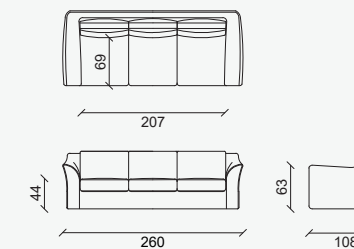

Long Island

LONG ISLAND

VLI185A
L 185 x P 108 x H 83

VLI220A
L 217 x P 108 x H 83

VLI260A
L 260 x P 108 x H 83

Decorative cushions not included in the price
Cuscini volanti esclusi dal prezzo

INDOOR / SOFAS / LONG ISLAND

Villevenete stitching
cucitura Villevenete

material

Main structure in plywood, spring seat suspensions intertwined with elastic belts. Polyurethane padding, first cover in double protective fabric. Sitting cushions in feather with polyurethane insert, back cushions in feather. Fully removable cover.