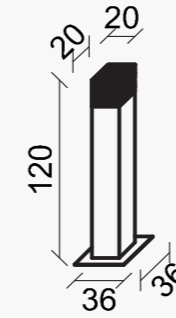

## material

Metal structure with weather-resistant powder coating. We offer three sizes of the match-shaped East Point floor lamps, available in rust color.

## materiali

Struttura in metallo con verniciatura a polveri resistente alle intemperie. Proponiamo in tre misure le lampade a fiammifero East Point, disponibili in corten.

**OEPL100**  
L36 x P36 x H100

**OEPL120**  
L36 x P36 x H120