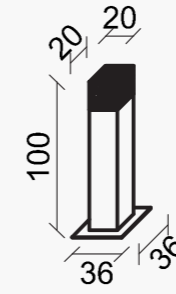

# EAST POINT

in rust metal  
in metallo corten

## material

Metal structure with weather-resistant powder coating. We offer three sizes of the match-shaped East Point floor lamps, available in rust color.

## materiali

Struttura in metallo con verniciatura a polveri resistente alle intemperie. Proponiamo in tre misure le lampade a fiammifero East Point, disponibili in corten.

**OEPL100**  
L36 x P36 x H100

**OEPL120**  
L36 x P36 x H120