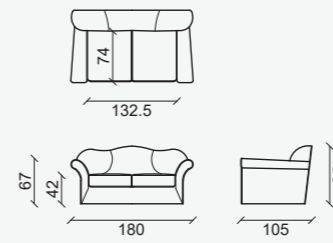

Bellini

easy

BELLINI
easy

trim stitching
cucitura con filetto

material

Main structure in plywood, spring seat suspensions intertwined with elastic belts. Polyurethane padding, first cover in double protective fabric. Sitting cushions in feather with polyurethane insert, polyurethane backrest on elastic springs. Fully removable cover.

VXBL180A
L 180 x P 105 x H 85

Backrest to be completed with at least 4 cushions with handmade trim
Schienale da completare con almeno 4 cuscini con filetto

VXBL215A
L 215 x P 105 x H 85

Backrest to be completed with at least 5 cushions with handmade trim
Schienale da completare con almeno 5 cuscini con filetto

VXBL260A
L 260 x P 105 x H 85

Backrest to be completed with at least 6 cushions with handmade trim
Schienale da completare con almeno 6 cuscini con filetto

Decorative cushions not included in the price
Cuscini volanti esclusi dal prezzo