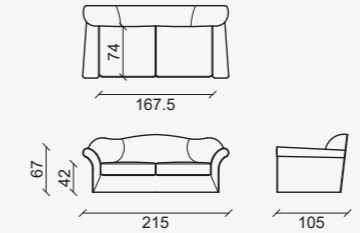

Bellini

easy

BELLINI
easy

trim stitching
cucitura con filetto

material

Main structure in plywood, spring seat suspensions intertwined with elastic belts. Polyurethane padding, first cover in double protective fabric. Sitting cushions in feather with polyurethane insert, polyurethane backrest on elastic springs. Fully removable cover.

VXBL180A
L 180 x P 105 x H 85

Backrest to be completed with at least 4 cushions with handmade trim
Schienale da completare con almeno 4 cuscini con filetto

VXBL215A
L 215 x P 105 x H 85

Backrest to be completed with at least 5 cushions with handmade trim
Schienale da completare con almeno 5 cuscini con filetto

VXBL260A
L 260 x P 105 x H 85

Backrest to be completed with at least 6 cushions with handmade trim
Schienale da completare con almeno 6 cuscini con filetto

Decorative cushions not included in the price
Cuscini volanti esclusi dal prezzo